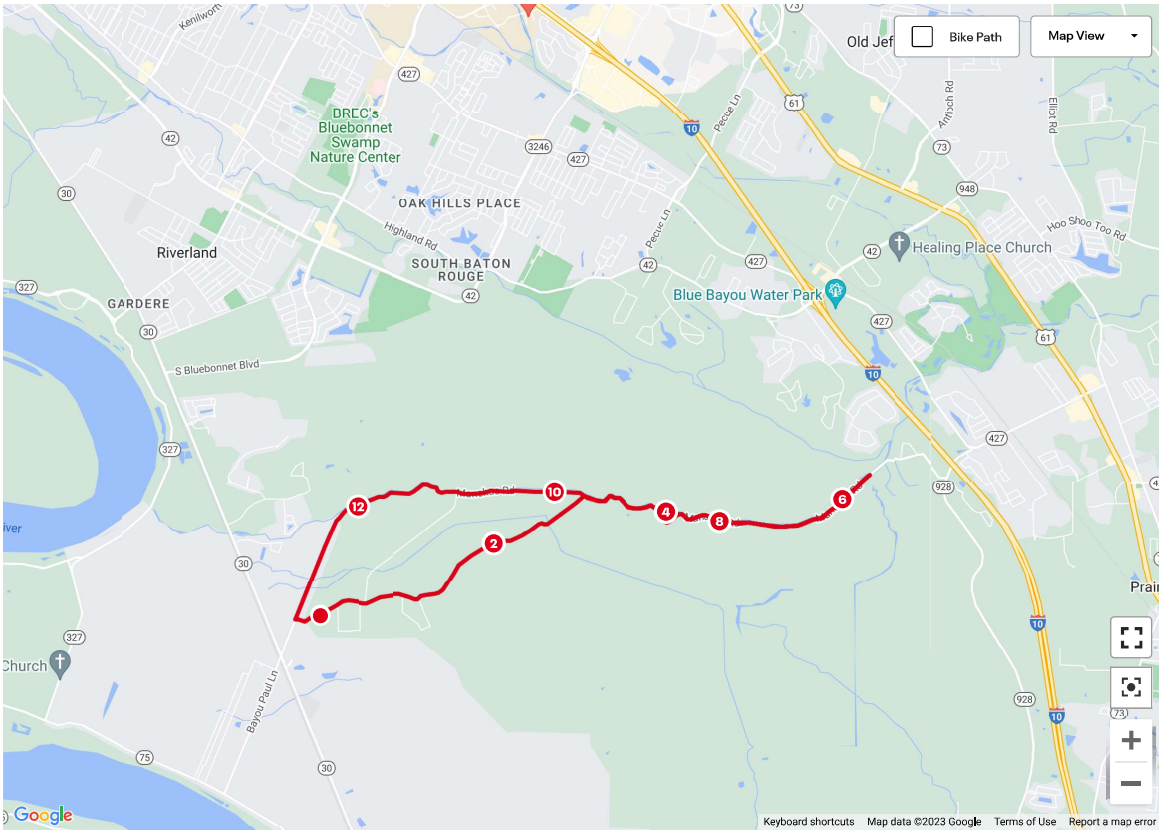

PARROT HEAD ISTROUMA BREWERY LOOP 2

sebastian alvarez Created Oct 27, 2021 Route is visible to: Everyone

Saint Gabriel, LA, United States

13.58 mi
Distance

180 ft
Elevation Gain

Bike Ride
Activity Type

- Log Workout
- Share
- Edit Route
- Duplicate Route
- Add Route to Website
- Print
- Download

Elevation

Start 32 ft Max 52 ft Gain 180 ft